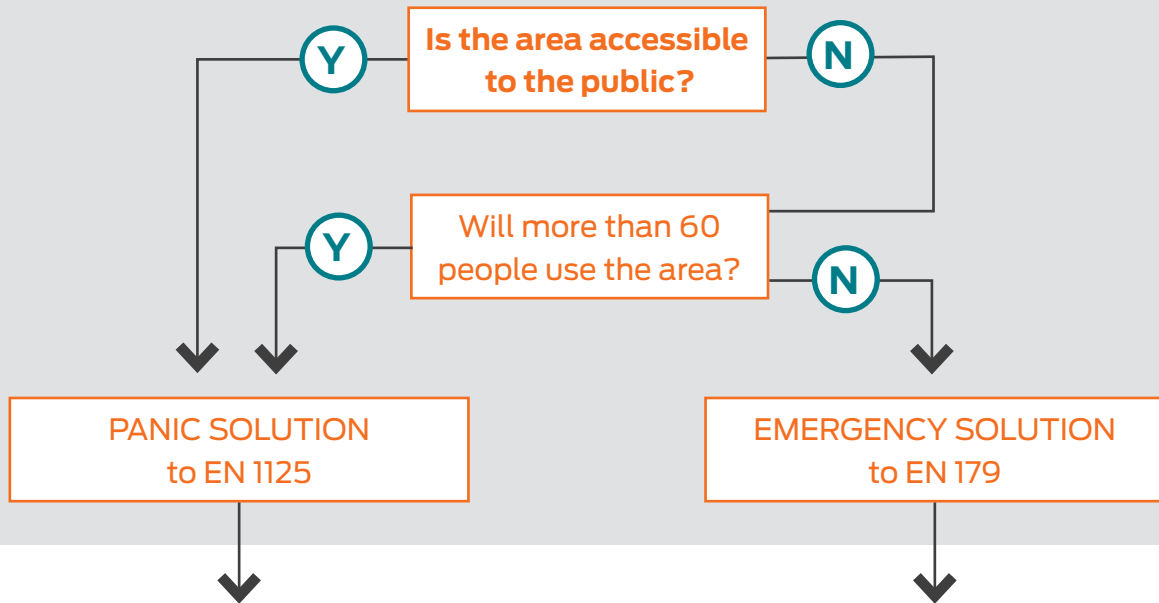

Products used in panic applications require a device that covers at least 60% of the width of the door such as cross bars or touch bars.

Products used in emergency applications require only a single point of operation such as push pads or levers.