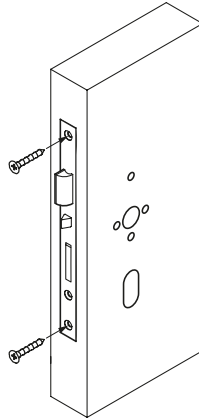

Installation Instructions – European 72mm Lock Range

5600/001/00
Rev.D.

Changing Handing of Lock (if required)

Installation of Lock

Installation Instructions –European 72mm Lock Range

17

18

19

Installation of Strike

20

20 a

21

21 a

22

22 a

Installation Instructions – European 72mm Lock Range

Nightlatch

Escape Lock - Instructions for reversal of escape function handing

Nightlatch

PRODUCT REF: BRITON 5650.60	
CE	ALLEGION 35 Rocky Lane, Aston, Birmingham, B6 5RQ, United Kingdom
	1121 - CPR - AG5103
14	
EN 12209 : 2003:2005 3 X 8 1 0 F 1 B B 2 0	

Escape Lock

PRODUCT REF: BRITON 5660.60	
CE	ALLEGION 35 Rocky Lane, Aston, Birmingham, B6 5RQ, United Kingdom
	1121 - CPR - ABB5012
14	
EN 179 : 2008 3 7 6 B 1 4 4 2 A B/D	