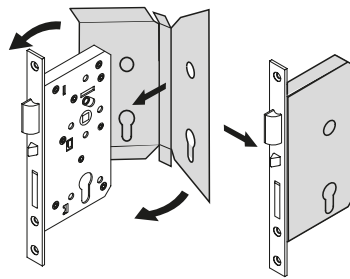

Installation Instructions – European 72mm Lock Range

5600/001/00
Rev.D.

Changing Handing of Lock (if required)

Installation of Lock

Installation Instructions –European 72mm Lock Range

17

18

19

Installation of Strike

20

20 a

21

21 a

22

22 a

Installation Instructions – European 72mm Lock Range

Nightlatch

Escape Lock - Instructions for reversal of escape function handing

Nightlatch

PRODUCT REF: BRITON 5650.60	
CE	ALLEGION 35 Rocky Lane, Aston, Birmingham, B6 5RQ, United Kingdom
	1121 - CPR - AG5103
14	
EN 12209 : 2003:2005 3 X 8 1 0 F 1 B B 2 0	

Escape Lock

PRODUCT REF: BRITON 5660.60	
CE	ALLEGION 35 Rocky Lane, Aston, Birmingham, B6 5RQ, United Kingdom
	1121 - CPR - ABB5012
14	
EN 179 : 2008 3 7 6 B 1 4 4 2 A B/D	