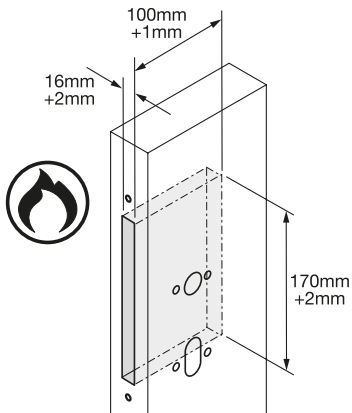

Installation Instructions – European 72mm Lock Range

5600/001/00
Rev.D.

Changing Handing of Lock (if required)

Installation of Lock

Installation Instructions –European 72mm Lock Range

17

18

19

Installation of Strike

20

20 a

21

21 a

22

22 a

Installation Instructions – European 72mm Lock Range