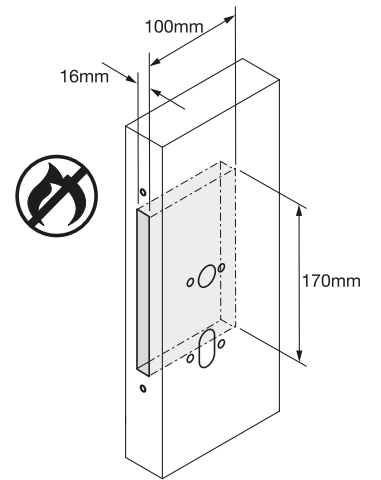

Installation Instructions – European 72mm Lock Range

5600/001/00
Rev.D.

Changing Handing of Lock (if required)

Installation of Lock

Installation Instructions –European 72mm Lock Range

17

18

19

Installation of Strike

20

20 a

21

21 a

22

22 a

Installation Instructions – European 72mm Lock Range