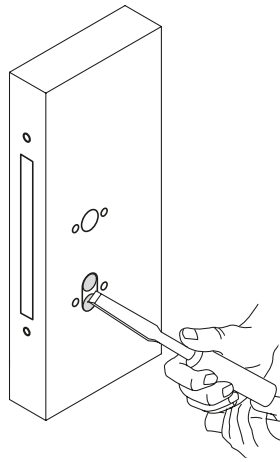

Installation Instructions – European 72mm Lock Range

5600/001/00
Rev.D.

Changing Handing of Lock (if required)

Installation of Lock

Installation Instructions –European 72mm Lock Range

17

18

19

Installation of Strike

20

20 a

21

21 a

22

22 a

Installation Instructions – European 72mm Lock Range

Nightlatch

Escape Lock - Instructions for reversal of escape function handing

Nightlatch

PRODUCT REF: BRITON 5650.60	
CE	ALLEGION 35 Rocky Lane, Aston, Birmingham, B6 5RQ, United Kingdom
	1121 - CPR - AG5103
14	
EN 12209 : 2003:2005 3 X 8 1 0 F 1 B B 2 0	

Escape Lock

PRODUCT REF: BRITON 5660.60	
CE	ALLEGION 35 Rocky Lane, Aston, Birmingham, B6 5RQ, United Kingdom
	1121 - CPR - ABB5012
14	
EN 179 : 2008 3 7 6 B 1 4 4 2 A B/D	