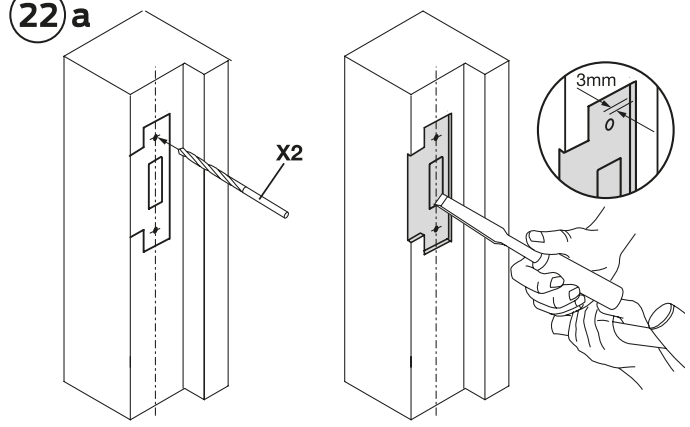

Installation Instructions – European 72mm Lock Range

5600/001/00
Rev.D.

Changing Handing of Lock (if required)

Installation of Lock

Installation Instructions –European 72mm Lock Range

17

18

19

Installation of Strike

20

20 a

21

21 a

22

22 a

Installation Instructions – European 72mm Lock Range

Nightlatch

Escape Lock - Instructions for reversal of escape function handing

Nightlatch

PRODUCT REF: BRITON 5650.60	
CE	ALLEGION 35 Rocky Lane, Aston, Birmingham, B6 5RQ, United Kingdom
	1121 - CPR - AG5103
14	
EN 12209 : 2003:2005 3 X 8 1 0 F 1 B B 2 0	