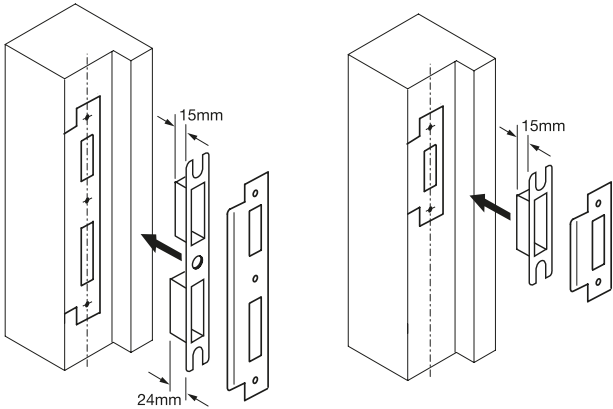

Installation Instructions – European 72mm Lock Range

5600/001/00
Rev.D.

Changing Handing of Lock (if required)

Installation of Lock

Installation Instructions –European 72mm Lock Range

17

18

19

Installation of Strike

20

20 a

21

21 a

22

22 a

Installation Instructions – European 72mm Lock Range

Nightlatch

Escape Lock - Instructions for reversal of escape function handing

Nightlatch

PRODUCT REF: BRITON 5650.60	
CE	ALLEGION 35 Rocky Lane, Aston, Birmingham, B6 5RQ, United Kingdom
	1121 - CPR - AG5103
14	
EN 12209 : 2003:2005 3 X 8 1 0 F 1 B B 2 0	