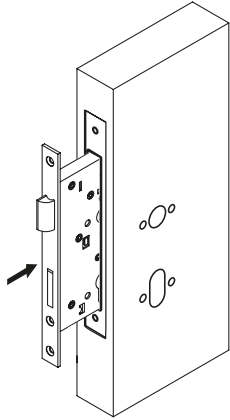

Installation Instructions – European 72mm Lock Range

5600/001/00
Rev.D.

Changing Handing of Lock (if required)

Installation of Lock

Installation Instructions –European 72mm Lock Range

17

18

19

Installation of Strike

20

20 a

21

21 a

22

22 a

Installation Instructions – European 72mm Lock Range

Nightlatch

Escape Lock - Instructions for reversal of escape function handing

Nightlatch

PRODUCT REF: BRITON 5650.60	
CE	ALLEGION 35 Rocky Lane, Aston, Birmingham, B6 5RQ, United Kingdom
	1121 - CPR - AG5103
14	
EN 12209 : 2003:2005 3 X 8 1 0 F 1 B B 2 0	

Escape Lock

PRODUCT REF: BRITON 5660.60	
CE	ALLEGION 35 Rocky Lane, Aston, Birmingham, B6 5RQ, United Kingdom
	1121 - CPR - ABB5012
14	
EN 179 : 2008 3 7 6 B 1 4 4 2 A B/D	