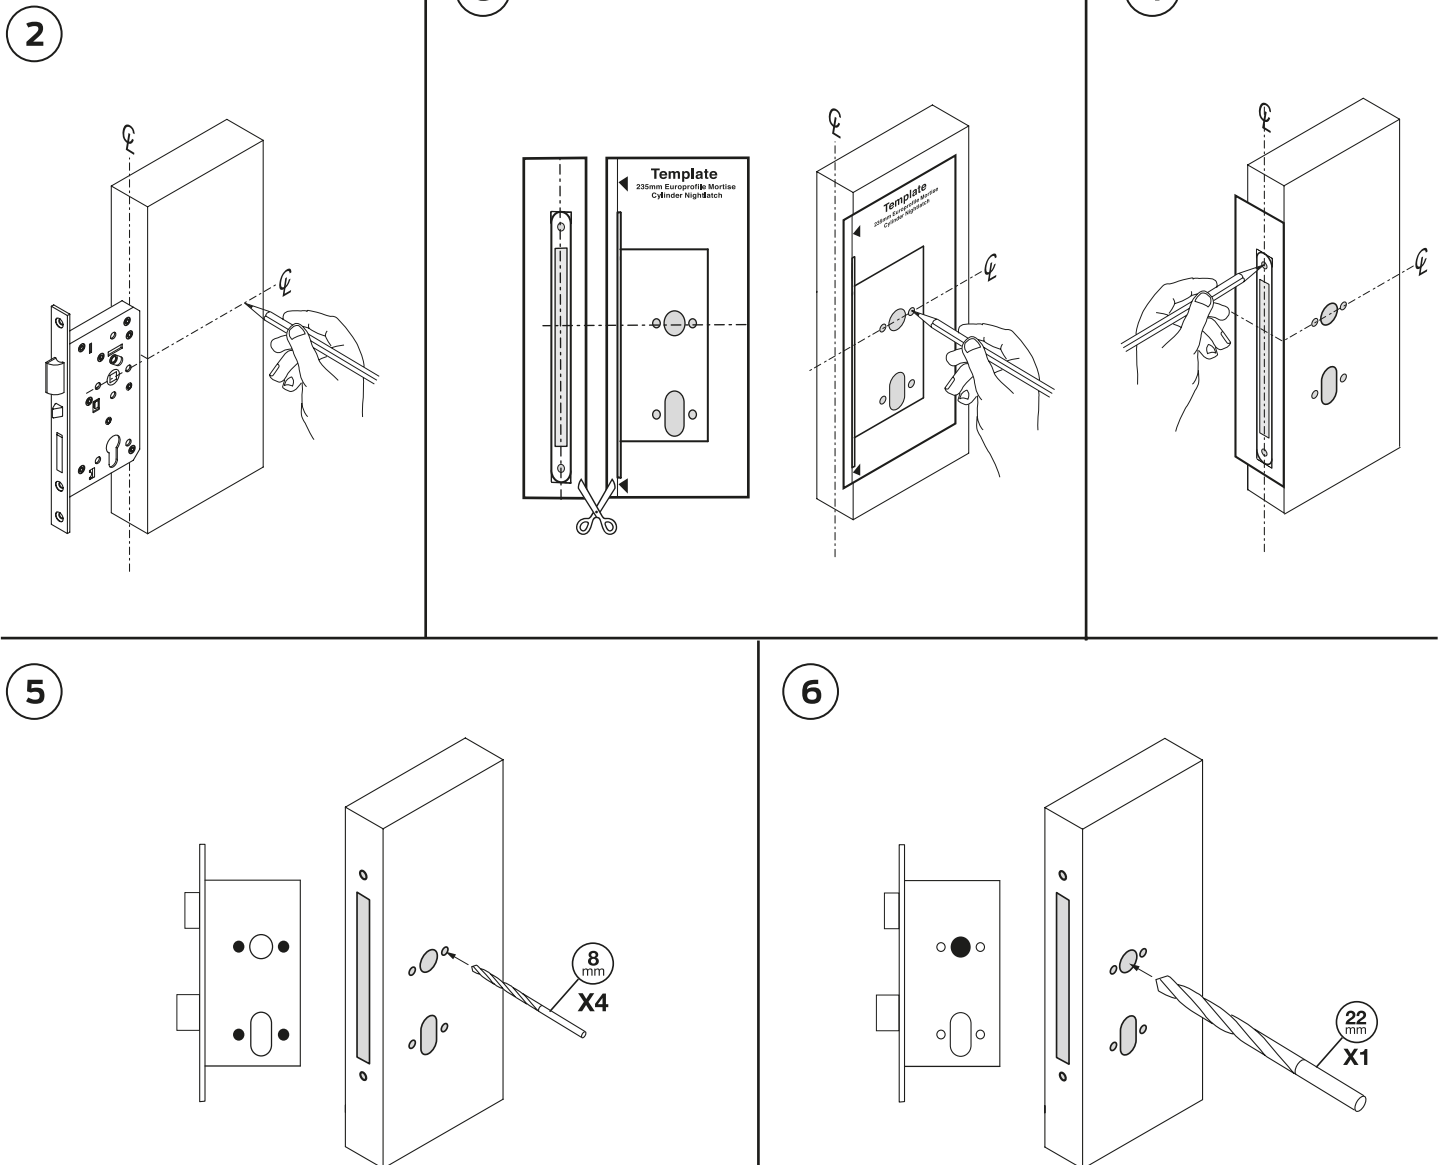

Installation Instructions – European 72mm Lock Range

5600/001/00
Rev.D.

Changing Handing of Lock (if required)

Installation of Lock

Installation Instructions –European 72mm Lock Range

17

18

19

Installation of Strike

20

20 a

21

21 a

22

22 a

Installation Instructions – European 72mm Lock Range

Nightlatch

Escape Lock - Instructions for reversal of escape function handing

Nightlatch

PRODUCT REF: BRITON 5650.60	
CE	ALLEGION 35 Rocky Lane, Aston, Birmingham, B6 5RQ, United Kingdom
	1121 - CPR - AG5103
14	
EN 12209 : 2003:2005 3 X 8 1 0 F 1 B B 2 0	

Escape Lock

PRODUCT REF: BRITON 5660.60	
CE	ALLEGION 35 Rocky Lane, Aston, Birmingham, B6 5RQ, United Kingdom
	1121 - CPR - ABB5012
14	
EN 179 : 2008 3 7 6 B 1 4 4 2 A B/D	