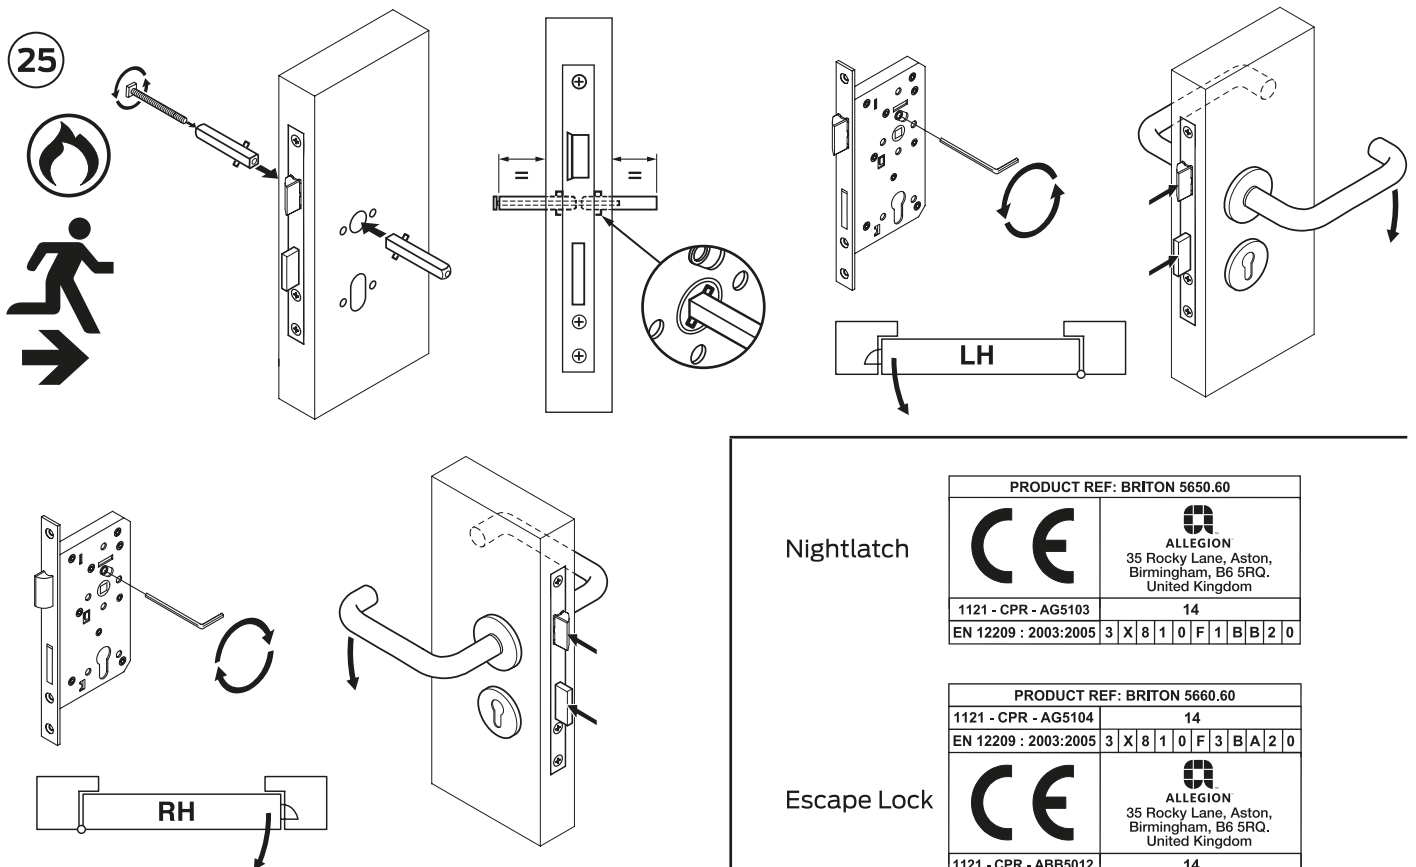

Installation Instructions – European 72mm Lock Range

5600/001/00
Rev.D.

Changing Handing of Lock (if required)

Installation of Lock

Installation Instructions –European 72mm Lock Range

17

18

19

Installation of Strike

20

20 a

21

21 a

22

22 a

Installation Instructions – European 72mm Lock Range

Nightlatch

Escape Lock - Instructions for reversal of escape function handing

Nightlatch

PRODUCT REF: BRITON 5650.60	
CE	ALLEGION 35 Rocky Lane, Aston, Birmingham, B6 5RQ, United Kingdom
	1121 - CPR - AG5103
14	
EN 12209 : 2003:2005 3 X 8 1 0 F 1 B B 2 0	

Escape Lock

PRODUCT REF: BRITON 5660.60	
CE	ALLEGION 35 Rocky Lane, Aston, Birmingham, B6 5RQ, United Kingdom
	1121 - CPR - ABB5012
14	
EN 179 : 2008 3 7 6 B 1 4 4 2 A B/D	