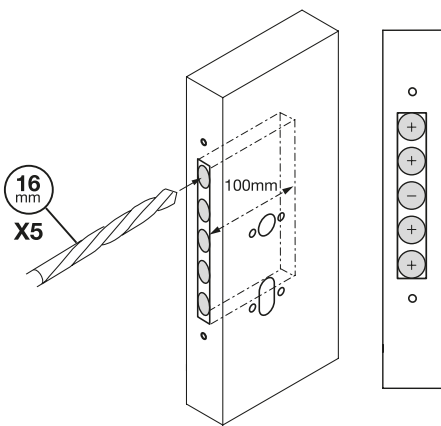

Installation Instructions – European 72mm Lock Range

5600/001/00
Rev.D.

Changing Handing of Lock (if required)

Installation of Lock

Installation Instructions –European 72mm Lock Range

17

18

19

Installation of Strike

20

20 a

21

21 a

22

22 a

Installation Instructions – European 72mm Lock Range

Nightlatch

Escape Lock - Instructions for reversal of escape function handing

Nightlatch

PRODUCT REF: BRITON 5650.60	
CE	ALLEGION 35 Rocky Lane, Aston, Birmingham, B6 5RQ, United Kingdom
	1121 - CPR - AG5103
14	
EN 12209 : 2003:2005 3 X 8 1 0 F 1 B B 2 0	

Escape Lock

PRODUCT REF: BRITON 5660.60	
CE	ALLEGION 35 Rocky Lane, Aston, Birmingham, B6 5RQ, United Kingdom
	1121 - CPR - ABB5012
14	
EN 179 : 2008 3 7 6 B 1 4 4 2 A B/D	