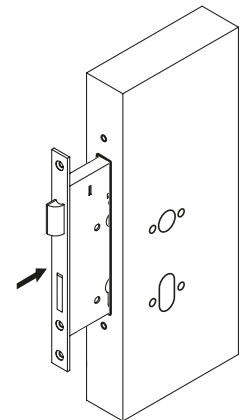

Installation Instructions – European 72mm Lock Range

5600/001/00
Rev.D.

Changing Handing of Lock (if required)

Installation of Lock

Installation Instructions –European 72mm Lock Range

17

18

19

Installation of Strike

20

20 a

21

21 a

22

22 a

Installation Instructions – European 72mm Lock Range

Nightlatch

Escape Lock - Instructions for reversal of escape function handing

Nightlatch

PRODUCT REF: BRITON 5650.60	
CE	ALLEGION 35 Rocky Lane, Aston, Birmingham, B6 5RQ, United Kingdom
	1121 - CPR - AG5103
14	
EN 12209 : 2003:2005 3 X 8 1 0 F 1 B B 2 0	

Escape Lock

PRODUCT REF: BRITON 5660.60	
CE	ALLEGION 35 Rocky Lane, Aston, Birmingham, B6 5RQ, United Kingdom
	1121 - CPR - ABB5012
14	
EN 179 : 2008 3 7 6 B 1 4 4 2 A B/D	