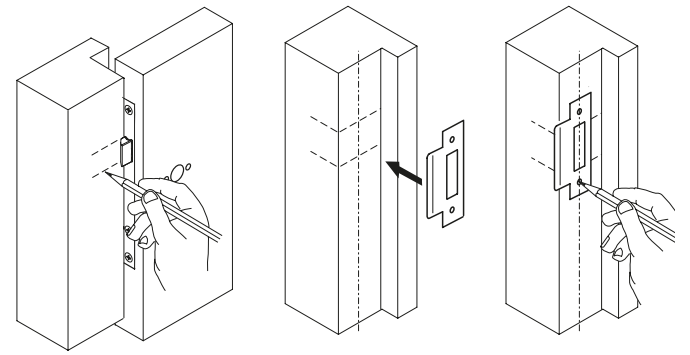

Installation Instructions – European 72mm Lock Range

5600/001/00
Rev.D.

Changing Handing of Lock (if required)

Installation of Lock

Installation Instructions –European 72mm Lock Range

17

18

19

Installation of Strike

20

20 a

21

21 a

22

22 a

Installation Instructions – European 72mm Lock Range

Nightlatch

Escape Lock - Instructions for reversal of escape function handing

Nightlatch

PRODUCT REF: BRITON 5650.60	
CE	ALLEGION 35 Rocky Lane, Aston, Birmingham, B6 5RQ, United Kingdom
	1121 - CPR - AG5103
14	
EN 12209 : 2003:2005 3 X 8 1 0 F 1 B B 2 0	