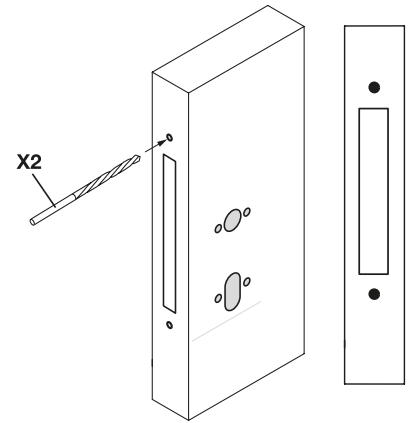

Installation Instructions – European 72mm Lock Range

5600/001/00
Rev.D.

Changing Handing of Lock (if required)

Installation of Lock

Installation Instructions –European 72mm Lock Range

17

18

19

Installation of Strike

20

20 a

21

21 a

22

22 a

Installation Instructions – European 72mm Lock Range

Nightlatch

Escape Lock - Instructions for reversal of escape function handing

Nightlatch

PRODUCT REF: BRITON 5650.60	
CE	ALLEGION 35 Rocky Lane, Aston, Birmingham, B6 5RQ, United Kingdom
	1121 - CPR - AG5103
14	
EN 12209 : 2003:2005 3 X 8 1 0 F 1 B B 2 0	

Escape Lock

PRODUCT REF: BRITON 5660.60	
CE	ALLEGION 35 Rocky Lane, Aston, Birmingham, B6 5RQ, United Kingdom
	1121 - CPR - ABB5012
14	
EN 179 : 2008 3 7 6 B 1 4 4 2 A B/D	