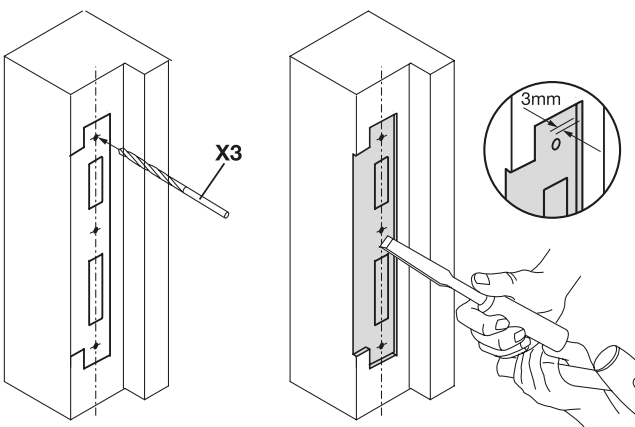

Installation Instructions – European 72mm Lock Range

5600/001/00
Rev.D.

Changing Handing of Lock (if required)

Installation of Lock

Installation Instructions –European 72mm Lock Range

17

18

19

Installation of Strike

20

20 a

21

21 a

22

22 a

Installation Instructions – European 72mm Lock Range

Nightlatch

Escape Lock - Instructions for reversal of escape function handing

Nightlatch

PRODUCT REF: BRITON 5650.60	
CE	ALLEGION 35 Rocky Lane, Aston, Birmingham, B6 5RQ, United Kingdom
	1121 - CPR - AG5103
14	
EN 12209 : 2003:2005 3 X 8 1 0 F 1 B B 2 0	