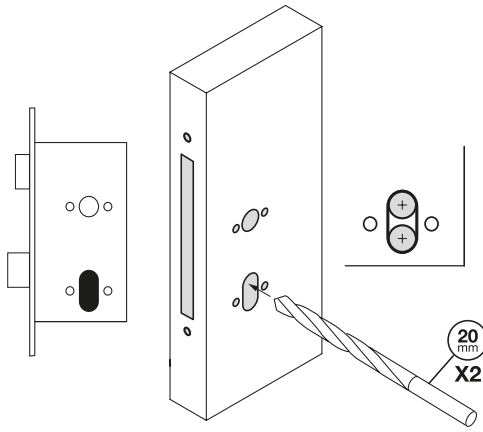

Installation Instructions – European 72mm Lock Range

5600/001/00
Rev.D.

Changing Handing of Lock (if required)

Installation of Lock

Installation Instructions –European 72mm Lock Range

17

18

19

Installation of Strike

20

20 a

21

21 a

22

22 a

Installation Instructions – European 72mm Lock Range

Nightlatch

Escape Lock - Instructions for reversal of escape function handing

Nightlatch

PRODUCT REF: BRITON 5650.60	
CE	ALLEGION 35 Rocky Lane, Aston, Birmingham, B6 5RQ, United Kingdom
	1121 - CPR - AG5103
14	
EN 12209 : 2003:2005 3 X 8 1 0 F 1 B B 2 0	