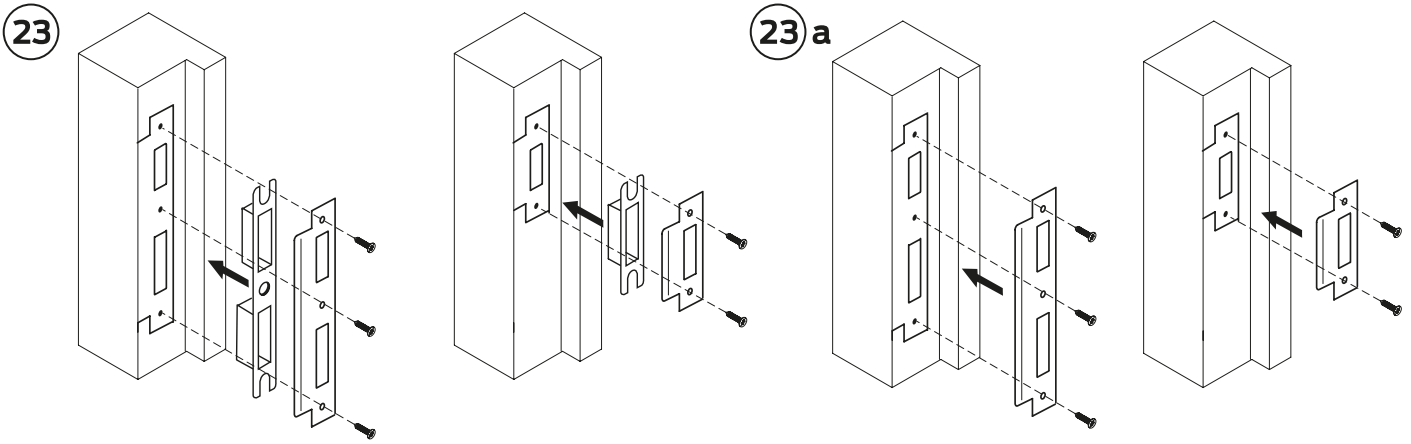

Installation of Strike

20

20 a

21

21 a

22

22 a

Installation Instructions – European 72mm Lock Range

Nightlatch

Escape Lock - Instructions for reversal of escape function handing

Nightlatch

PRODUCT REF: BRITON 5650.60	
CE	ALLEGION 35 Rocky Lane, Aston, Birmingham, B6 5RQ, United Kingdom
	1121 - CPR - AG5103
14	
EN 12209 : 2003:2005 3 X 8 1 0 F 1 B B 2 0	