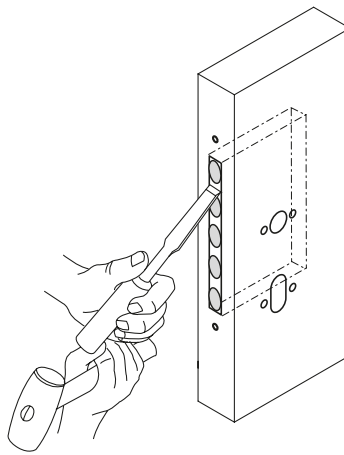

Installation Instructions – European 72mm Lock Range

5600/001/00
Rev.D.

Changing Handing of Lock (if required)

Installation of Lock

Installation Instructions –European 72mm Lock Range

17

18

19

Installation of Strike

20

20 a

21

21 a

22

22 a

Installation Instructions – European 72mm Lock Range

Nightlatch

Escape Lock - Instructions for reversal of escape function handing

Nightlatch

PRODUCT REF: BRITON 5650.60	
CE	ALLEGION 35 Rocky Lane, Aston, Birmingham, B6 5RQ, United Kingdom
	1121 - CPR - AG5103
14	
EN 12209 : 2003:2005 3 X 8 1 0 F 1 B B 2 0	