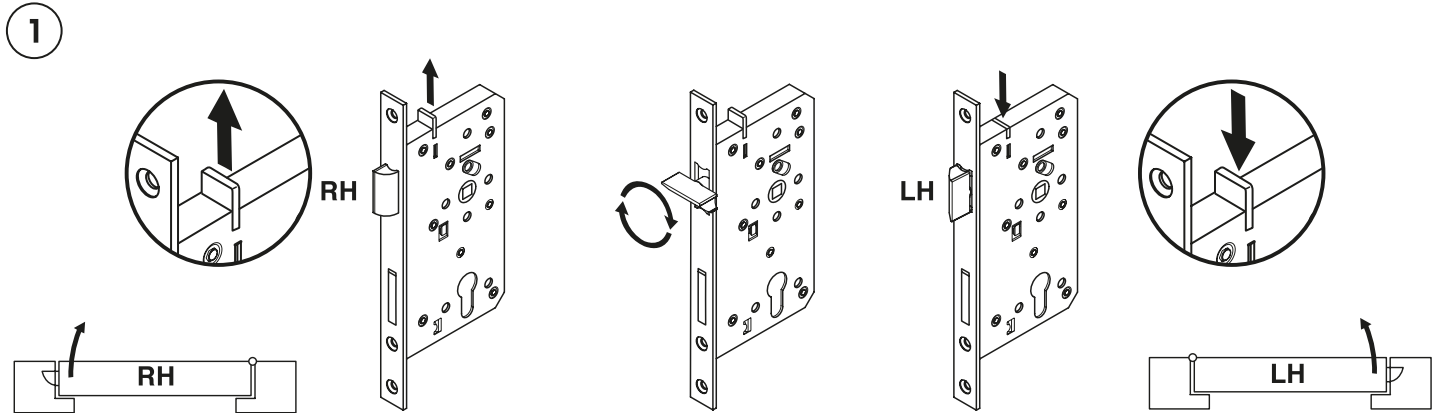

Installation Instructions – European 72mm Lock Range

5600/001/00
Rev.D.

Changing Handing of Lock (if required)

Installation of Lock

Installation Instructions –European 72mm Lock Range

17

18

19

Installation of Strike

20

20 a

21

21 a

22

22 a

Installation Instructions – European 72mm Lock Range

Nightlatch

Escape Lock - Instructions for reversal of escape function handing

Nightlatch

PRODUCT REF: BRITON 5650.60	
CE	ALLEGION 35 Rocky Lane, Aston, Birmingham, B6 5RQ, United Kingdom
	1121 - CPR - AG5103
14	
EN 12209 : 2003:2005 3 X 8 1 0 F 1 B B 2 0	

Escape Lock

PRODUCT REF: BRITON 5660.60	
CE	ALLEGION 35 Rocky Lane, Aston, Birmingham, B6 5RQ, United Kingdom
	1121 - CPR - ABB5012
14	
EN 179 : 2008 3 7 6 B 1 4 4 2 A B/D	