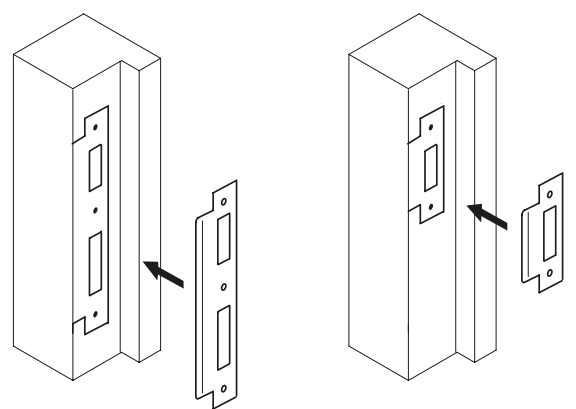

Installation Instructions – European 72mm Lock Range

5600/001/00
Rev.D.

Changing Handing of Lock (if required)

Installation of Lock

Installation Instructions –European 72mm Lock Range

17

18

19

Installation of Strike

20

20 a

21

21 a

22

22 a

Installation Instructions – European 72mm Lock Range

Nightlatch

Escape Lock - Instructions for reversal of escape function handing

Nightlatch

PRODUCT REF: BRITON 5650.60	
CE	ALLEGION 35 Rocky Lane, Aston, Birmingham, B6 5RQ, United Kingdom
	1121 - CPR - AG5103
14	
EN 12209 : 2003:2005 3 X 8 1 0 F 1 B B 2 0	