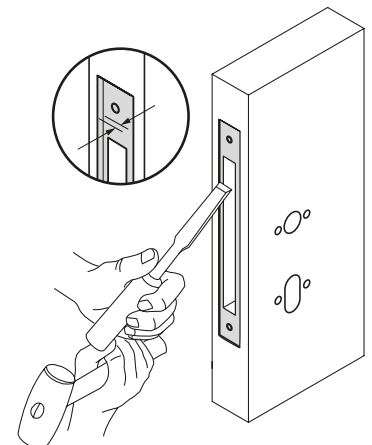

Installation Instructions – European 72mm Lock Range

5600/001/00
Rev.D.

Changing Handing of Lock (if required)

Installation of Lock

Installation Instructions –European 72mm Lock Range

17

18

19

Installation of Strike

20

20 a

21

21 a

22

22 a

Installation Instructions – European 72mm Lock Range

Nightlatch

Escape Lock - Instructions for reversal of escape function handing

Nightlatch

PRODUCT REF: BRITON 5650.60	
CE	ALLEGION 35 Rocky Lane, Aston, Birmingham, B6 5RQ, United Kingdom
	1121 - CPR - AG5103
14	
EN 12209 : 2003:2005 3 X 8 1 0 F 1 B B 2 0	