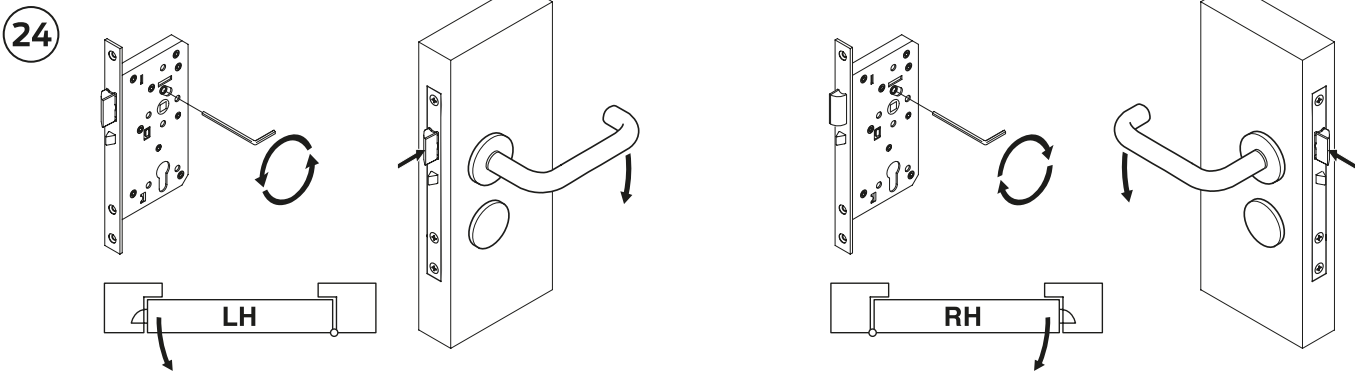

Installation Instructions – European 72mm Lock Range

5600/001/00
Rev.D.

Changing Handing of Lock (if required)

Installation of Lock

Installation Instructions –European 72mm Lock Range

17

18

19

Installation of Strike

20

20 a

21

21 a

22

22 a

Installation Instructions – European 72mm Lock Range

Nightlatch

Escape Lock - Instructions for reversal of escape function handing

Nightlatch

PRODUCT REF: BRITON 5650.60	
CE	ALLEGION 35 Rocky Lane, Aston, Birmingham, B6 5RQ, United Kingdom
	1121 - CPR - AG5103
14	
EN 12209 : 2003:2005 3 X 8 1 0 F 1 B B 2 0	

Escape Lock

PRODUCT REF: BRITON 5660.60	
CE	ALLEGION 35 Rocky Lane, Aston, Birmingham, B6 5RQ, United Kingdom
	1121 - CPR - ABB5012
14	
EN 179 : 2008 3 7 6 B 1 4 4 2 A B/D	