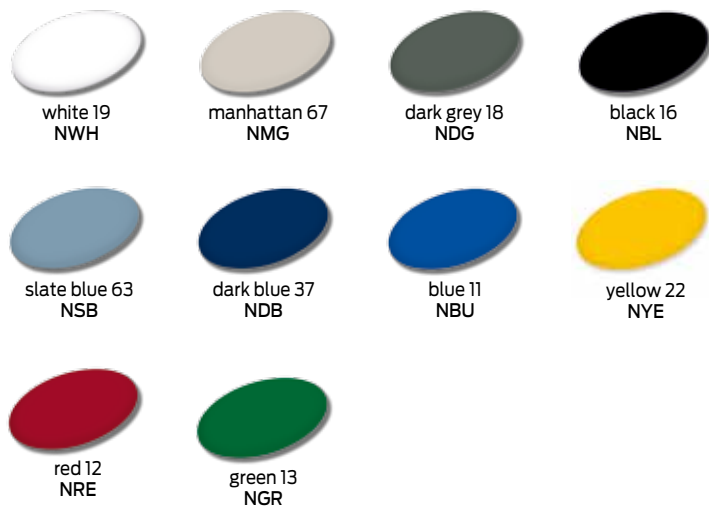

Normbau Nylon

Floor door stops

A series of floor mounted door stops in solid nylon, designed to suite with other Normbau nylon door furniture.

Code	Description
0842 01	Door stop - floor mounted 52mm dia x 40mm
0842 03	Door stop - floor mounted 40mm dia x 38mm
0346 01	Door stop - floor mounted 52mm dia x 40mm

Please note, we hold equivalent colour codes in RAL (nearest value), RAL-DS and NCS for each Normbau nylon colour. Please contact us for information.

Allegion (UK) Limited
35 Rocky Lane, Aston, Birmingham B6 5RQ