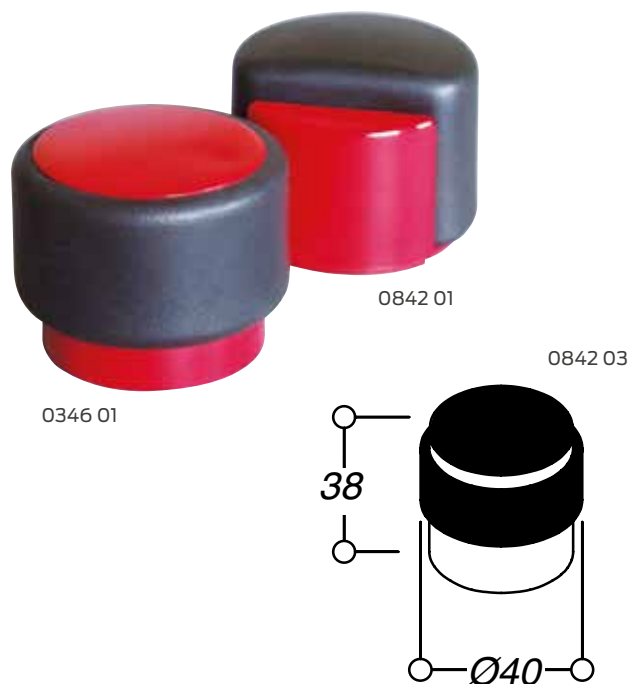

Normbau Nylon

Floor door stops

A series of floor mounted door stops in solid nylon, designed to suite with other Normbau nylon door furniture.

Code	Description
0842 01	Door stop - floor mounted 52mm dia x 40mm
0842 03	Door stop - floor mounted 40mm dia x 38mm
0346 01	Door stop - floor mounted 52mm dia x 40mm

Certification

- Normbau products have been approved by the PSA to MOB H3PS high duty performance

Applications

- Suitable for all applications including heavy duty

Features and Functions

- Part of an extensive range of door hardware and bathroom fittings
- Solid nylon, coloured throughout
- Colour will not fade, scratch or chip
- Resistant to most domestic cleaners and disinfectants
- Also available with Microban, built-in antibacterial protection
- Available in a range of 10 colours
- Cadmium free

Please note, we hold equivalent colour codes in RAL (nearest value), RAL-DS and NCS for each Normbau nylon colour. Please contact us for information.

Allegion (UK) Limited
35 Rocky Lane, Aston, Birmingham B6 5RQ