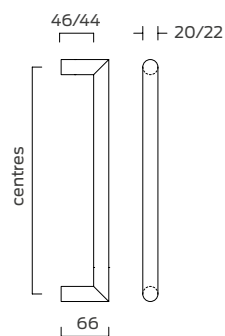

4700 Series

Pull handle furniture

A range of mitred round bar pull handles designed to complement the mitred lever furniture.

Available in 2 diameters and a variety of lengths. See overleaf for fixing packs and fixing variations including optional face fixing roses.

Description:	D pull handle - Round bar section							
Ref:	4722.20.200	4722.22.200	4722.20.300	4722.22.300	4722.20.400	4722.22.400	4722.20.600	4722.22.600
Diameter: mm	20	22	20	22	20	22	20	22
Centres:	200		300		400		600	

Certification

- Fire tested to EN 1634 for use on fire doors up to 90 minutes timber / 4hr steel
- DoP available at www.britoninspec.co.uk

Features & Functions

- Stainless steel Grade 304
- Pull handles over 300mm are compliant with BS 8300 recommendations
- Available in 20mm and 22mm diameter
- Each pull handle can be used individually for single sided applications or as a pair mounted back to back
- Standard fixing pack capable of various mounting options (see overleaf)
- Optional face fixing roses

For back to back assembly simply order 2 individual pull handles plus the standard fixing pack.

Ref:	Description
4726	Standard fixing pack for timber, metal or glass doors

Optional rose mount fixings

One fixing pack is required for each pull handle and they must be ordered according to the pull handle diameter (20 or 22mm).