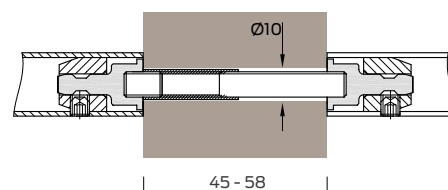

Back to back pair on timber door