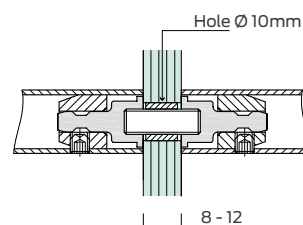

Description:	D pull handle - Round bar section							
Ref:	4722.20.200	4722.22.200	4722.20.300	4722.22.300	4722.20.400	4722.22.400	4722.20.600	4722.22.600
Diameter: mm	20	22	20	22	20	22	20	22
Centres:	200		300		400		600	

For back to back assembly simply order 2 individual pull handles plus the standard fixing pack.

Ref:	Description
4726	Standard fixing pack for timber, metal or glass doors

Optional rose mount fixings

One fixing pack is required for each pull handle and they must be ordered according to the pull handle diameter (20 or 22mm).

Roses are supplied with stainless steel face fixing screws. Snap fit push on covers conceal all fixings.

Ref:	Description
4725.20	Face fixed rose mounting kit for 20mm diameter pull handles.
4725.22	Face fixed rose mounting kit for 22mm diameter pull handles.

Bolt through - single pull handle

Secret fix - single pull handle

Back to back pair on timber door

Back to back pair on glass door

ALLEGION 

Allegion (UK) Limited
35 Rocky Lane, Aston, Birmingham B6 5RQ

Tel: +44 (0) 121 380 2400
Email: inspec@allegion.com