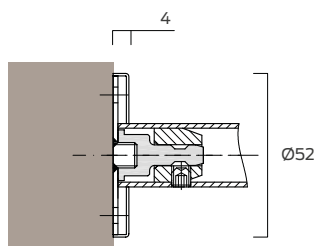

Description:	D pull handle - Round bar section							
Ref:	4722.20.200	4722.22.200	4722.20.300	4722.22.300	4722.20.400	4722.22.400	4722.20.600	4722.22.600
Diameter: mm	20	22	20	22	20	22	20	22
Centres:	200		300		400		600	

For back to back assembly simply order 2 individual pull handles plus the standard fixing pack.

Ref:	Description
4726	Standard fixing pack for timber, metal or glass doors

Optional rose mount fixings

One fixing pack is required for each pull handle and they must be ordered according to the pull handle diameter (20 or 22mm).

Roses are supplied with stainless steel face fixing screws. Snap fit push on covers conceal all fixings.

Ref:	Description
4725.20	Face fixed rose mounting kit for 20mm diameter pull handles.
4725.22	Face fixed rose mounting kit for 22mm diameter pull handles.