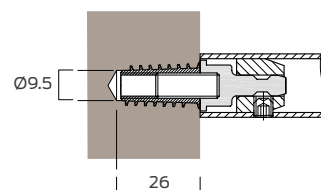

Secret fix - single pull handle