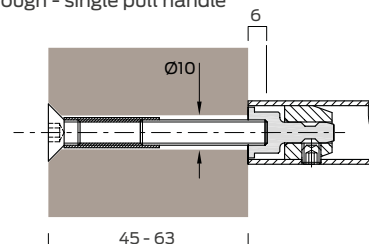

Ref:	Description
4725.20	Face fixed rose mounting kit for 20mm diameter pull handles.
4725.22	Face fixed rose mounting kit for 22mm diameter pull handles.

Bolt through - single pull handle