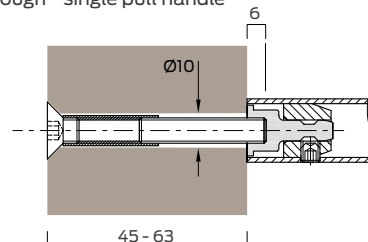

Ref:	Description
4725.20	Face fixed rose mounting kit for 20mm diameter pull handles.
4725.22	Face fixed rose mounting kit for 22mm diameter pull handles.

Bolt through - single pull handle