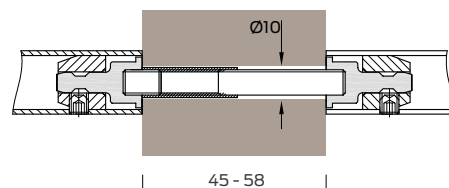

Back to back pair on timber door