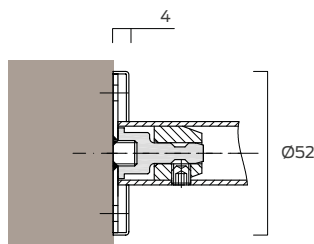

Description:	D pull handle - Round bar section							
Ref:	4721.20.200	4721.22.200	4721.20.300	4721.22.300	4721.20.400	4721.22.400	4721.20.600	4721.22.600
Diameter: mm	20	22	20	22	20	22	20	22
Centres:	200		300		400		600	

For back to back assembly simply order 2 individual pull handles plus the standard fixing pack.

Ref:	Description
4726	Standard fixing pack for timber, metal or glass doors

Optional rose mount fixings

One fixing pack is required for each pull handle and they must be ordered according to the pull handle diameter (20 or 22mm).

Roses are supplied with stainless steel face fixing screws. Snap fit push on covers conceal all fixings.

Ref:	Description
4725.20	Face fixed rose mounting kit for 20mm diameter pull handles.
4725.22	Face fixed rose mounting kit for 22mm diameter pull handles.