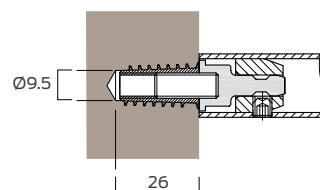

Secret fix - single pull handle