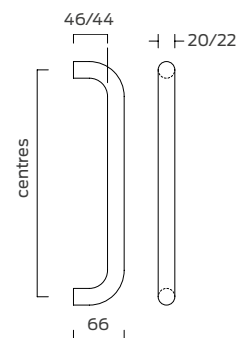

4700 Series

Pull handle furniture

A range of round bar pull handles designed to complement the return to door lever furniture.

Available in 2 diameters and a variety of lengths. See overleaf for fixing packs and fixing variations including optional face fixing roses.

Description:	D pull handle - Round bar section							
Ref:	4721.20.200	4721.22.200	4721.20.300	4721.22.300	4721.20.400	4721.22.400	4721.20.600	4721.22.600
Diameter: mm	20	22	20	22	20	22	20	22
Centres:	200		300		400		600	

Certification

- Fire tested to EN 1634 for use on fire doors up to 90 minutes timber / 4hr steel
- DoP available at www.britoninspec.co.uk

Features & Functions

- Stainless steel Grade 304
- Pull handles over 300mm are compliant with BS 8300 recommendations
- Available in 20mm and 22mm diameter
- Each pull handle can be used individually for single sided applications or as a pair mounted back to back
- Standard fixing pack capable of various mounting options (see overleaf)
- Optional face fixing roses

For back to back assembly simply order 2 individual pull handles plus the standard fixing pack.

Ref:	Description
4726	Standard fixing pack for timber, metal or glass doors

Optional rose mount fixings

One fixing pack is required for each pull handle and they must be ordered according to the pull handle diameter (20 or 22mm).