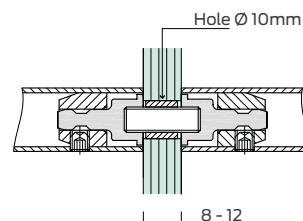

Description:	D pull handle - Round bar section							
Ref:	4721.20.200	4721.22.200	4721.20.300	4721.22.300	4721.20.400	4721.22.400	4721.20.600	4721.22.600
Diameter: mm	20	22	20	22	20	22	20	22
Centres:	200		300		400		600	

For back to back assembly simply order 2 individual pull handles plus the standard fixing pack.

Ref:	Description
4726	Standard fixing pack for timber, metal or glass doors

Optional rose mount fixings

One fixing pack is required for each pull handle and they must be ordered according to the pull handle diameter (20 or 22mm).

Roses are supplied with stainless steel face fixing screws. Snap fit push on covers conceal all fixings.

Ref:	Description
4725.20	Face fixed rose mounting kit for 20mm diameter pull handles.
4725.22	Face fixed rose mounting kit for 22mm diameter pull handles.

Bolt through - single pull handle

Secret fix - single pull handle

Back to back pair on timber door

Back to back pair on glass door

ALLEGION 

Allegion (UK) Limited
35 Rocky Lane, Aston, Birmingham B6 5RQ

Tel: +44 (0) 121 380 2400
Email: inspec@allegion.com