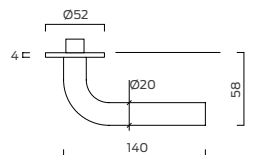

Briton

4700 Series Lever furniture

4701.20.140

4701.20.175

4701.22.140

4703.20.140

4704

4705.20.140