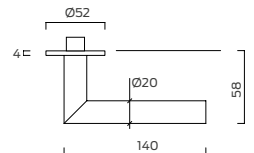

Briton

4700 Series Lever furniture

4704

Ref:	EN 1906 Grade 4	EN 179 Approved	BS 8300 Application
4701.20.140	■	■	■
4701.20.175	■	■	■
4701.22.140	■	■	■
4703.20.140	■		
4704	■		
4705.20.140	■		
4706	■		
4707	■		
4708	■		

ALLEGION

Allegion (UK) Limited
35 Rocky Lane, Aston, Birmingham B6 5RQ

Tel: +44 (0) 121 380 2400
Email: inspec@allegion.com