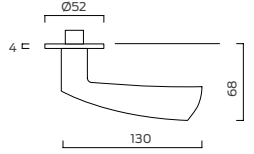

Briton

4700 Series Lever furniture

4706

Ref:	EN 1906 Grade 4	EN 179 Approved	BS 8300 Application
4701.20.140	■	■	■
4701.20.175	■	■	■
4701.22.140	■	■	■
4703.20.140	■		
4704	■		
4705.20.140	■		
4706	■		
4707	■		
4708	■		

ALLEGION

Allegion (UK) Limited
35 Rocky Lane, Aston, Birmingham B6 5RQ

Tel: +44 (0) 121 380 2400
Email: inspec@allegion.com