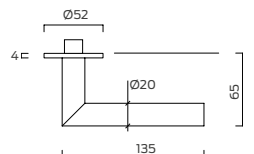

4705.20.140