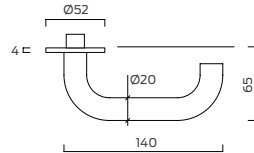

Briton

4700 Series Lever furniture

4701.20.140