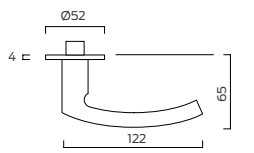

4708

Ref:	EN 1906 Grade 4	EN 179 Approved	BS 8300 Application
4701.20.140	■	■	■
4701.20.175	■	■	■
4701.22.140	■	■	■
4703.20.140	■		
4704	■		
4705.20.140	■		
4706	■		
4707	■		
4708	■		

ALLEGION

Allegion (UK) Limited
35 Rocky Lane, Aston, Birmingham B6 5RQ

Tel: +44 (0) 121 380 2400
Email: inspec@allegion.com