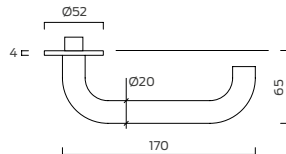

4701.20.175