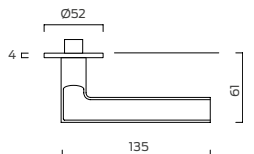

Briton

4700 Series Lever furniture

4707

Ref:	EN 1906 Grade 4	EN 179 Approved	BS 8300 Application
4701.20.140	■	■	■
4701.20.175	■	■	■
4701.22.140	■	■	■
4703.20.140	■		
4704	■		
4705.20.140	■		
4706	■		
4707	■		
4708	■		

ALLEGION

Allegion (UK) Limited
35 Rocky Lane, Aston, Birmingham B6 5RQ

Tel: +44 (0) 121 380 2400
Email: inspec@allegion.com