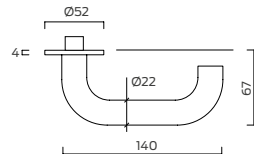

4701.22.140