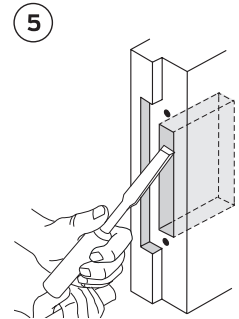

Installation Instructions – Rebate Conversion Kit for Sashlocks and Deadlocks

5642/108/00
Rev A.

This Kit is suitable for the following locks:

- N5641 • N5642
- N5761 • N5762
- 13mm Double handed rebate kit to enable mortice locks to be used on rebated doors
- Complete with all fixing screws

Installation of Rebate Kit