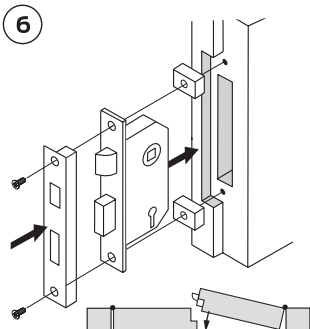

Installation Instructions – Rebate Conversion Kit for Sashlocks and Deadlocks

5642/108/00
Rev A.

This Kit is suitable for the following locks:

- N5641 • N5642
- N5761 • N5762
- 13mm Double handed rebate kit to enable mortice locks to be used on rebated doors
- Complete with all fixing screws

Installation of Rebate Kit