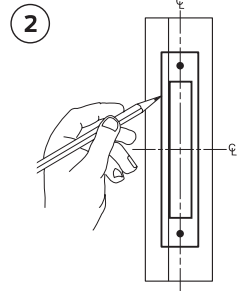

Installation Instructions – Rebate Conversion Kit for Sashlocks and Deadlocks

5642/108/00
Rev A.

This Kit is suitable for the following locks:

- N5641 • N5642
- N5761 • N5762
- 13mm Double handed rebate kit to enable mortice locks to be used on rebated doors
- Complete with all fixing screws

Installation of Rebate Kit