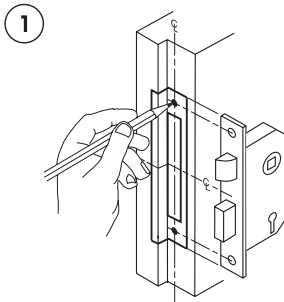

Installation Instructions – Rebate Conversion Kit for Sashlocks and Deadlocks

5642/108/00
Rev A.

This Kit is suitable for the following locks:

- N5641 • N5642
- N5761 • N5762
- 13mm Double handed rebate kit to enable mortice locks to be used on rebated doors
- Complete with all fixing screws

Installation of Rebate Kit