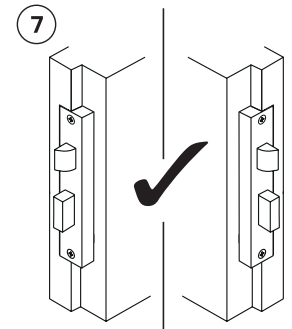

Installation Instructions – Rebate Conversion Kit for Sashlocks and Deadlocks

5642/108/00
Rev A.

This Kit is suitable for the following locks:

- N5641 • N5642
- N5761 • N5762
- 13mm Double handed rebate kit to enable mortice locks to be used on rebated doors
- Complete with all fixing screws

Installation of Rebate Kit