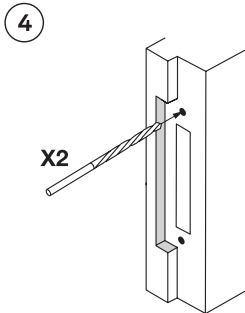

Installation Instructions – Rebate Conversion Kit for Sashlocks and Deadlocks

5642/108/00
Rev A.

This Kit is suitable for the following locks:

- N5641 • N5642
- N5761 • N5762
- 13mm Double handed rebate kit to enable mortice locks to be used on rebated doors
- Complete with all fixing screws

Installation of Rebate Kit