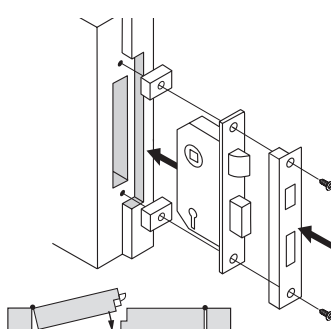

Installation Instructions – Rebate Conversion Kit for Sashlocks and Deadlocks

5642/108/00
Rev A.

This Kit is suitable for the following locks:

- N5641 • N5642
- N5761 • N5762
- 13mm Double handed rebate kit to enable mortice locks to be used on rebated doors
- Complete with all fixing screws

Installation of Rebate Kit