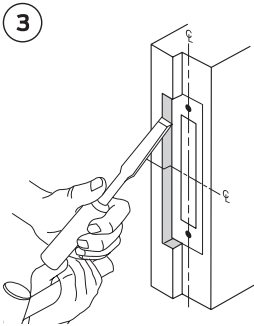

Installation Instructions – Rebate Conversion Kit for Sashlocks and Deadlocks

5642/108/00
Rev A.

This Kit is suitable for the following locks:

- N5641 • N5642
- N5761 • N5762
- 13mm Double handed rebate kit to enable mortice locks to be used on rebated doors
- Complete with all fixing screws

Installation of Rebate Kit