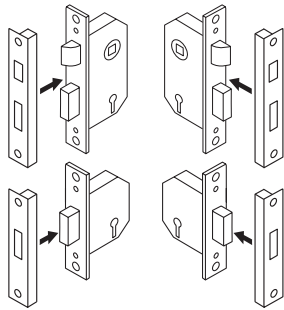

Installation Instructions – Rebate Conversion Kit for Sashlocks and Deadlocks

5642/108/00
Rev A.

This Kit is suitable for the following locks:

- N5641 • N5642
- N5761 • N5762
- 13mm Double handed rebate kit to enable mortice locks to be used on rebated doors
- Complete with all fixing screws

Installation of Rebate Kit