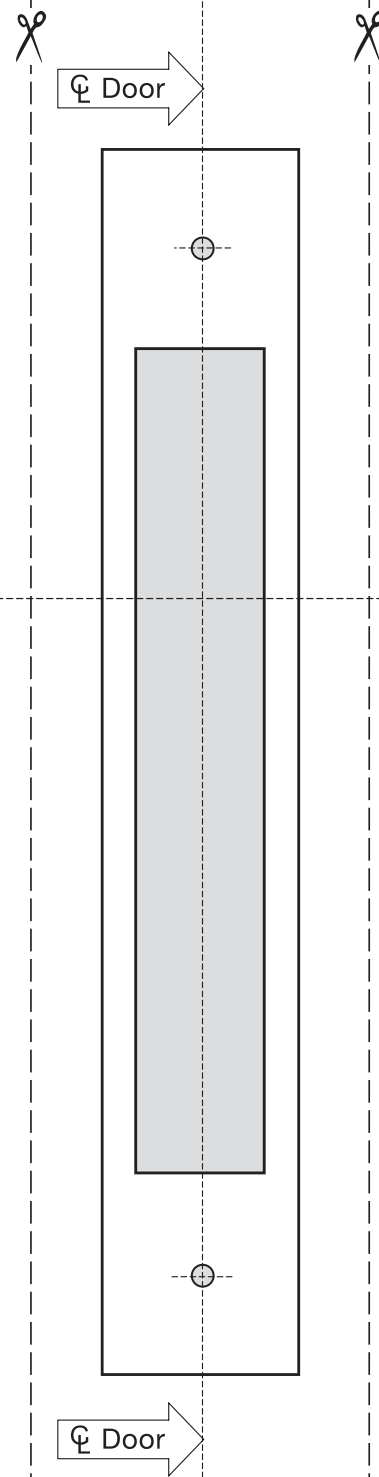

# Fixing Template - 5 Lever Insurance Approved Security Sashlock

5642/102/00  
Rev A.

Door edge for 45mm Backset

Door edge for 58mm Backset

Door edge for 81mm Lock

Door edge for 68mm Lock

**Please check you have the  
correct template for your  
lock before proceeding.**