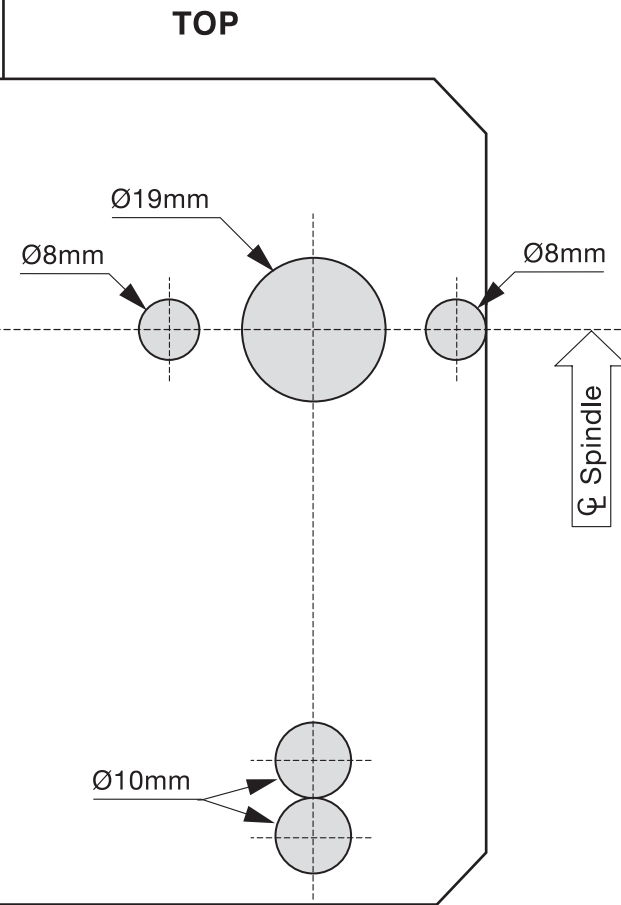

# Fixing Template - 5 Lever Insurance Approved Security Sashlock

5642/102/00  
Rev A.

Door edge for 45mm Backset

Door edge for 58mm Backset

Door edge for 81mm Lock

Door edge for 68mm Lock

**Please check you have the  
correct template for your  
lock before proceeding.**