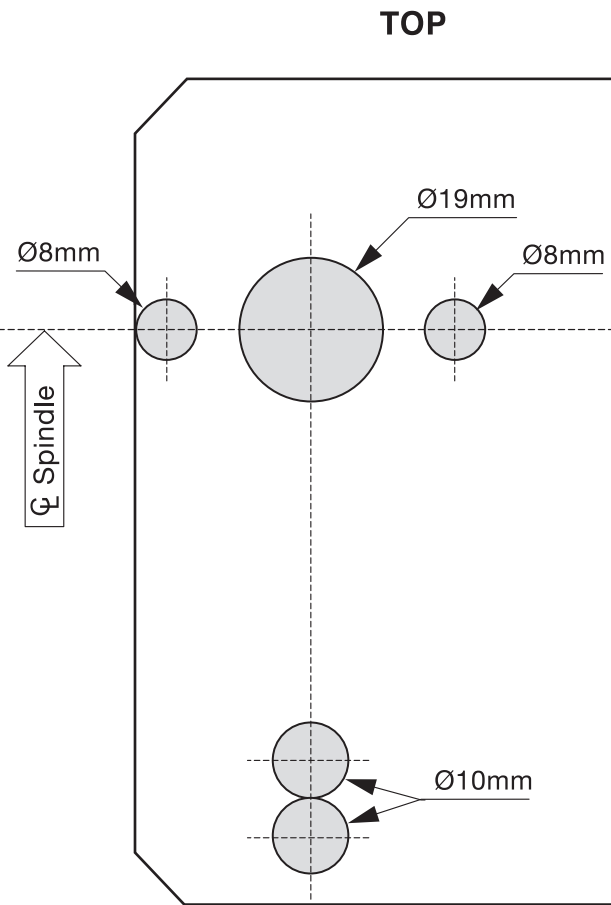

# Fixing Template - 5 Lever Insurance Approved Security Sashlock

5642/102/00  
Rev A.

Door edge for 45mm Backset

Door edge for 58mm Backset

Door edge for 81mm Lock

Door edge for 68mm Lock

**Please check you have the  
correct template for your  
lock before proceeding.**